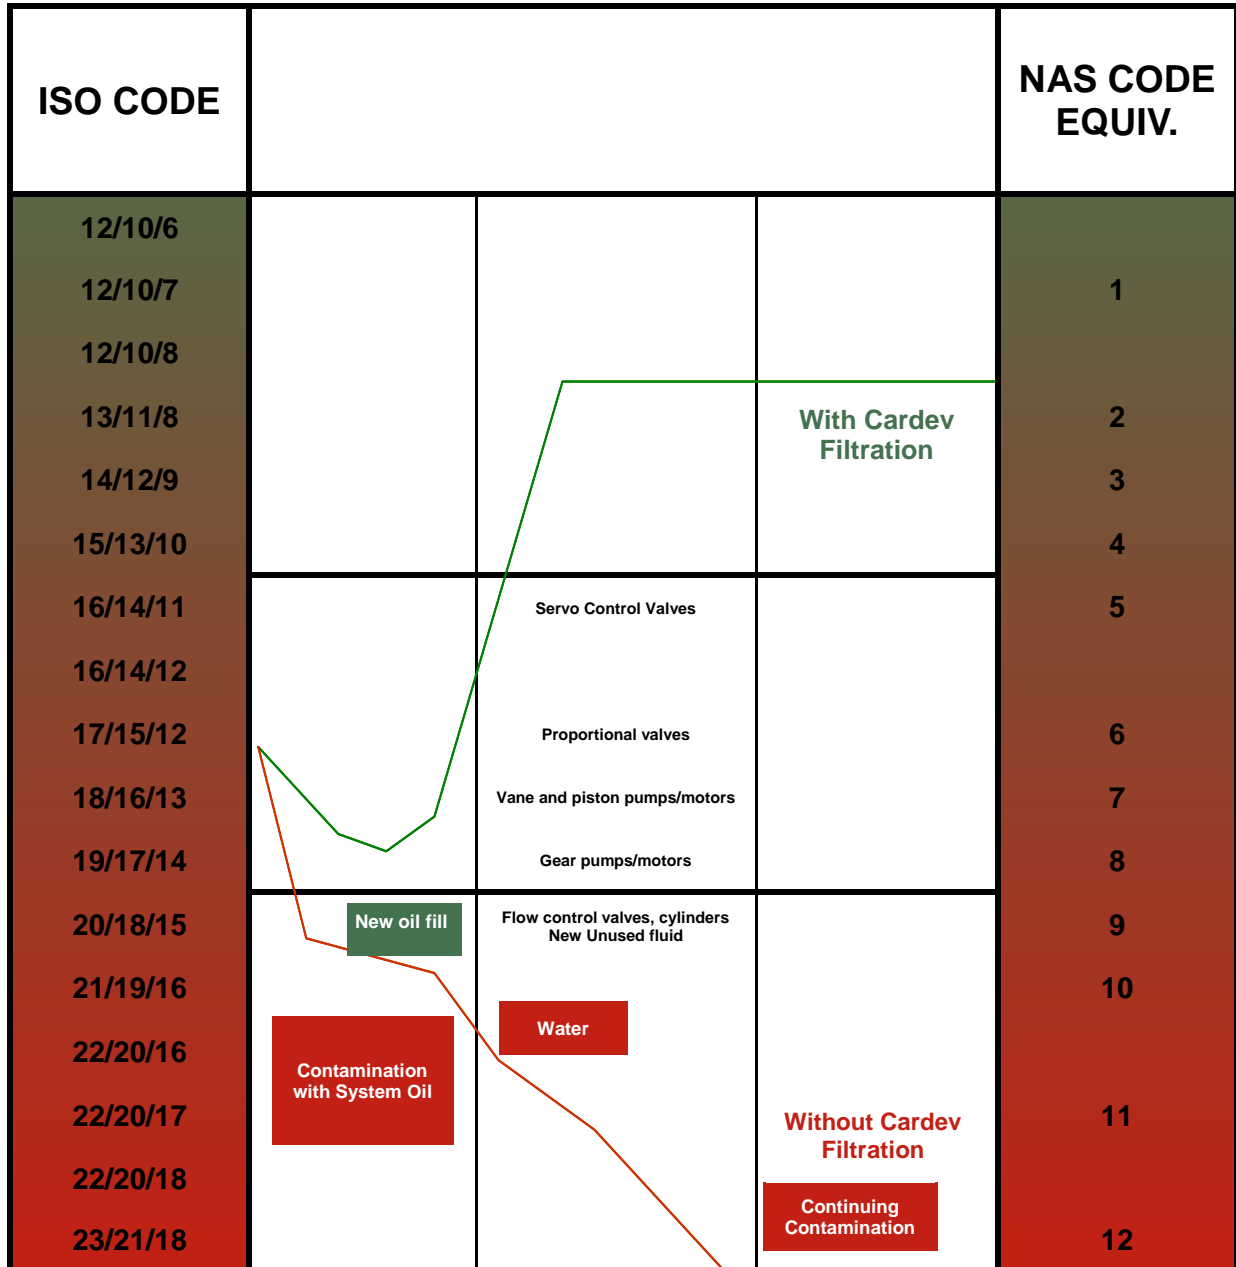

RISK RECKONER

How The ISO Code Works

Industrial Filtration

Biodegradable Lubricants

- Readings refer to a 100 ml oil sample
- There are 3 one and two-digit numbers
- The first refers to the number of particles above 2 microns
- The second refers to the number of particles above 5 microns
- The third refers to the number of particles above 15 microns
- Use your oil analysis particle counts to identify the relevant code number

(The NAS code, used in Europe, is similar to the ISO code, but counts particle in four categories — 5µ, 15µ, 25µ and 50µ)

Cleanliness Level Correlation Table					
ISO Code	Particles / Millilitre			NAS 1638 (1964)	Disavowed SAE Level (1963)
	≥2 Micrometers	≥5 Micrometers	≥15 Micrometers		
23/21/18	80,000	20,000	2,500	12	-
22/20/18	40,000	10,000	2,500	-	-
22/20/17	40,000	10,000	1,300	11	-
22/20/16	40,000	10,000	640	-	-
21/19/16	20,000	5,000	640	10	-
20/18/15	10,000	2,500	320	9	6
19/17/14	5,000	1,300	160	8	5
18/16/13	2,500	640	80	7	4
17/15/12	1,300	320	40	6	3
16/14/12	640	160	40	-	-
16/14/11	640	160	20	5	2
15/13/10	320	80	10	4	1
14/12/9	160	40	5	3	0
13/11/8	80	20	2.5	2	-
12/10/8	40	10	2.5	-	-
12/10/7	40	10	1.3	1	-
12/10/6	40	10	.64	-	-

BEFORE

Oil photograph 100 x magnification - after 2.000 operating hours in a hydraulic excavator -

AFTER

Oil photograph 100 x magnification - after filtration with a Cardev filter rig -

RISK RECKONER

Industrial Filtration

Biodegradable Lubricants

How to use the Cardev Risk Reckoner

1. Check your machinery type on the chart below
2. Look for the most appropriate ISO code or NAS grade
3. Compare you actual reading with the recommended cleanliness class
4. The further into danger level, the greater the risk of catastrophic failure